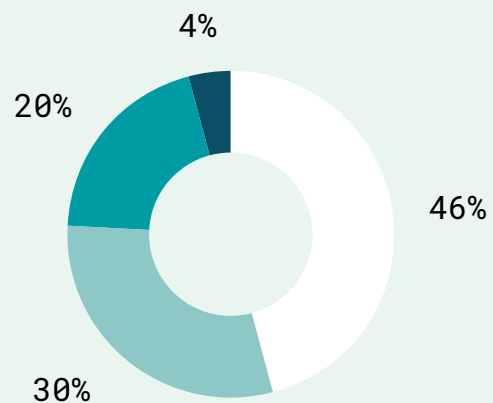

Excerpt from Research Bill 2020/21:60 Research, Freedom, Future – Knowledge and Innovation for Sweden.

3,993

SEK million, net sales

Operating results: 22 SEK million

Operating margin: 0,6%

Distribution of net sales

Business sector	1,831 MSEK
Public funds	1,179 MSEK
State funds	812 MSEK
EU funds	171 MSEK

Nearly

3,300

employees

40%

women

130+

Testbeds and demonstration environments